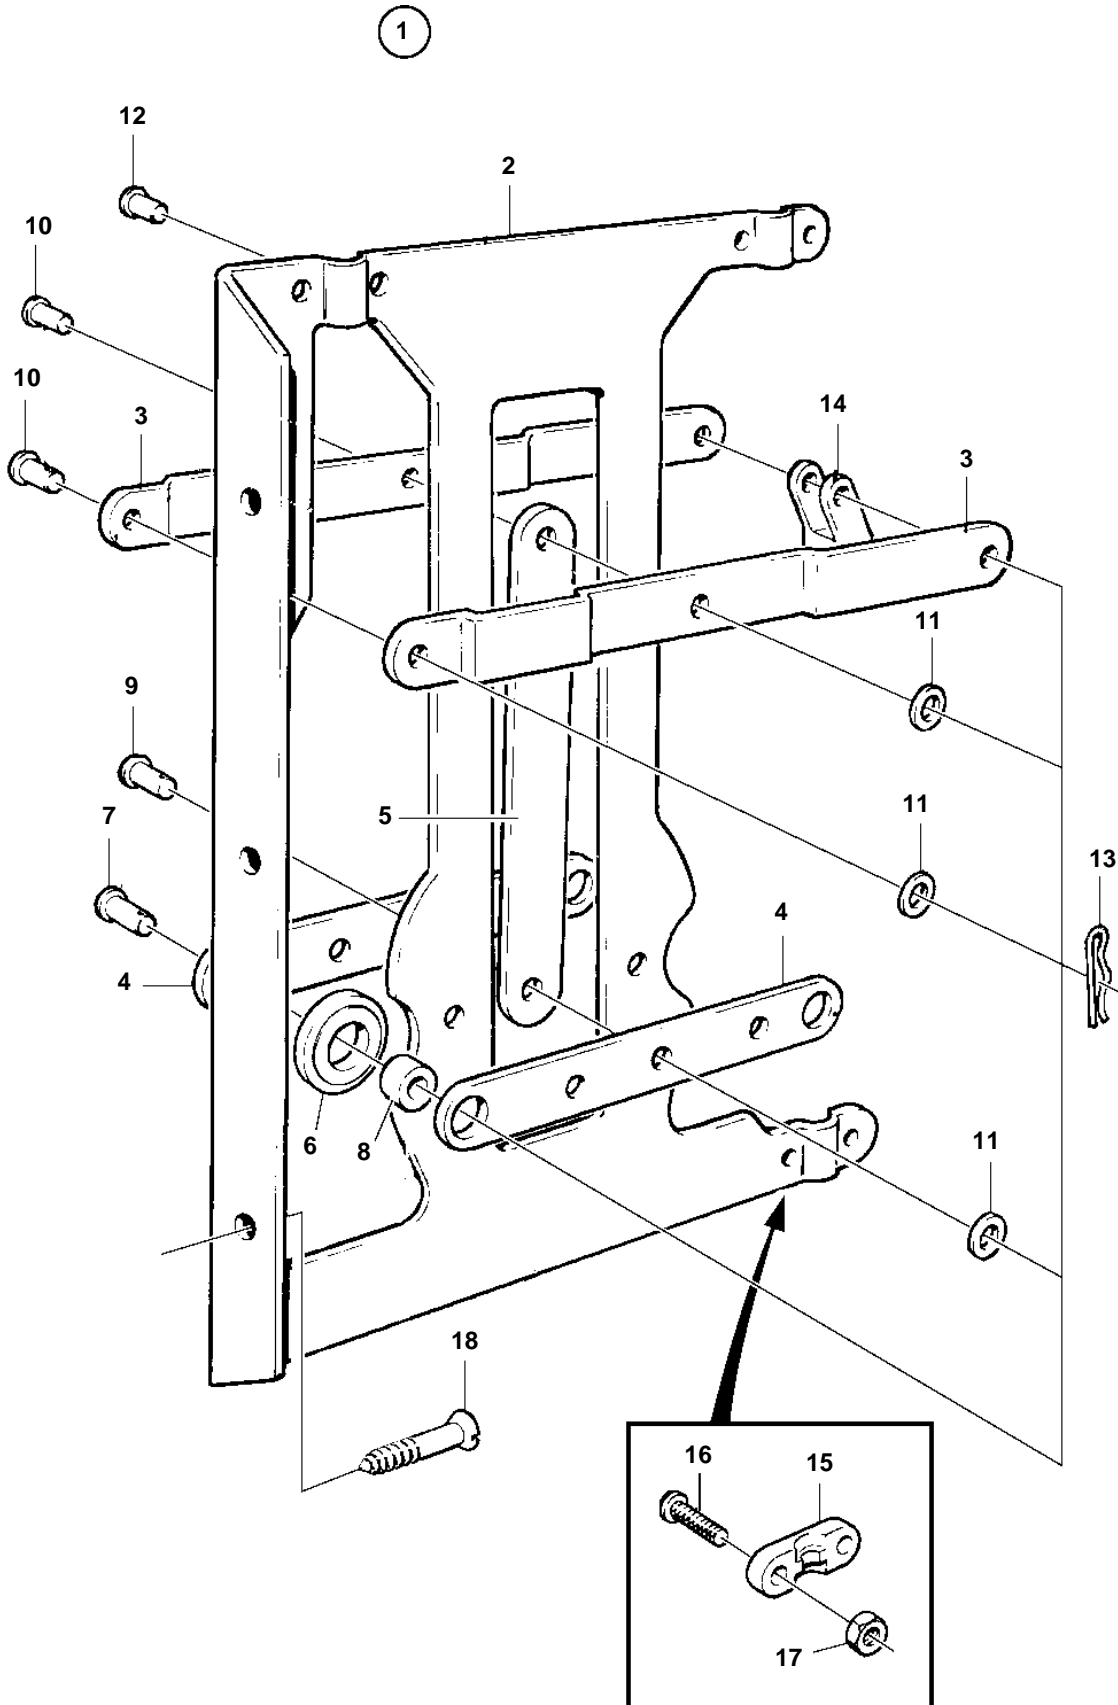

D2-55A, D2-55B, D2-55C

23103

D2-55A, D2-55B, D2-55C

| REF | PART NO. | QTY | DESCRIPTION | NOTES |
|-----|----------|-----|------------------------|--------------------------------|
| 1 | 828164 | 1 | Collector | For double steering positions. |
| 2 | | 1 | · Housing | |
| 3 | | 2 | · Lever | |
| 4 | | 2 | · Lever | |
| 5 | | 1 | · Lever | |
| 6 | 828180 | 2 | · Washer | |
| 7 | 828183 | 2 | · Clevis pin | |
| 8 | 828178 | 2 | · Bushing | |
| 9 | | 1 | · Bolt | |
| 10 | | 2 | · Bolt | |
| 11 | 940191 | 3 | · Washer | |
| 12 | 828182 | 1 | · Cross recessed screw | |
| 13 | 664822 | 6 | · Lock spring | |
| 14 | 850452 | 3 | · Fork | |
| 15 | 850361 | 3 | · Cable attachment | |
| 16 | 969407 | 6 | · Screw | (956078) |
| 17 | 955780 | 6 | · Nut | |
| 18 | | 3 | Screw | |